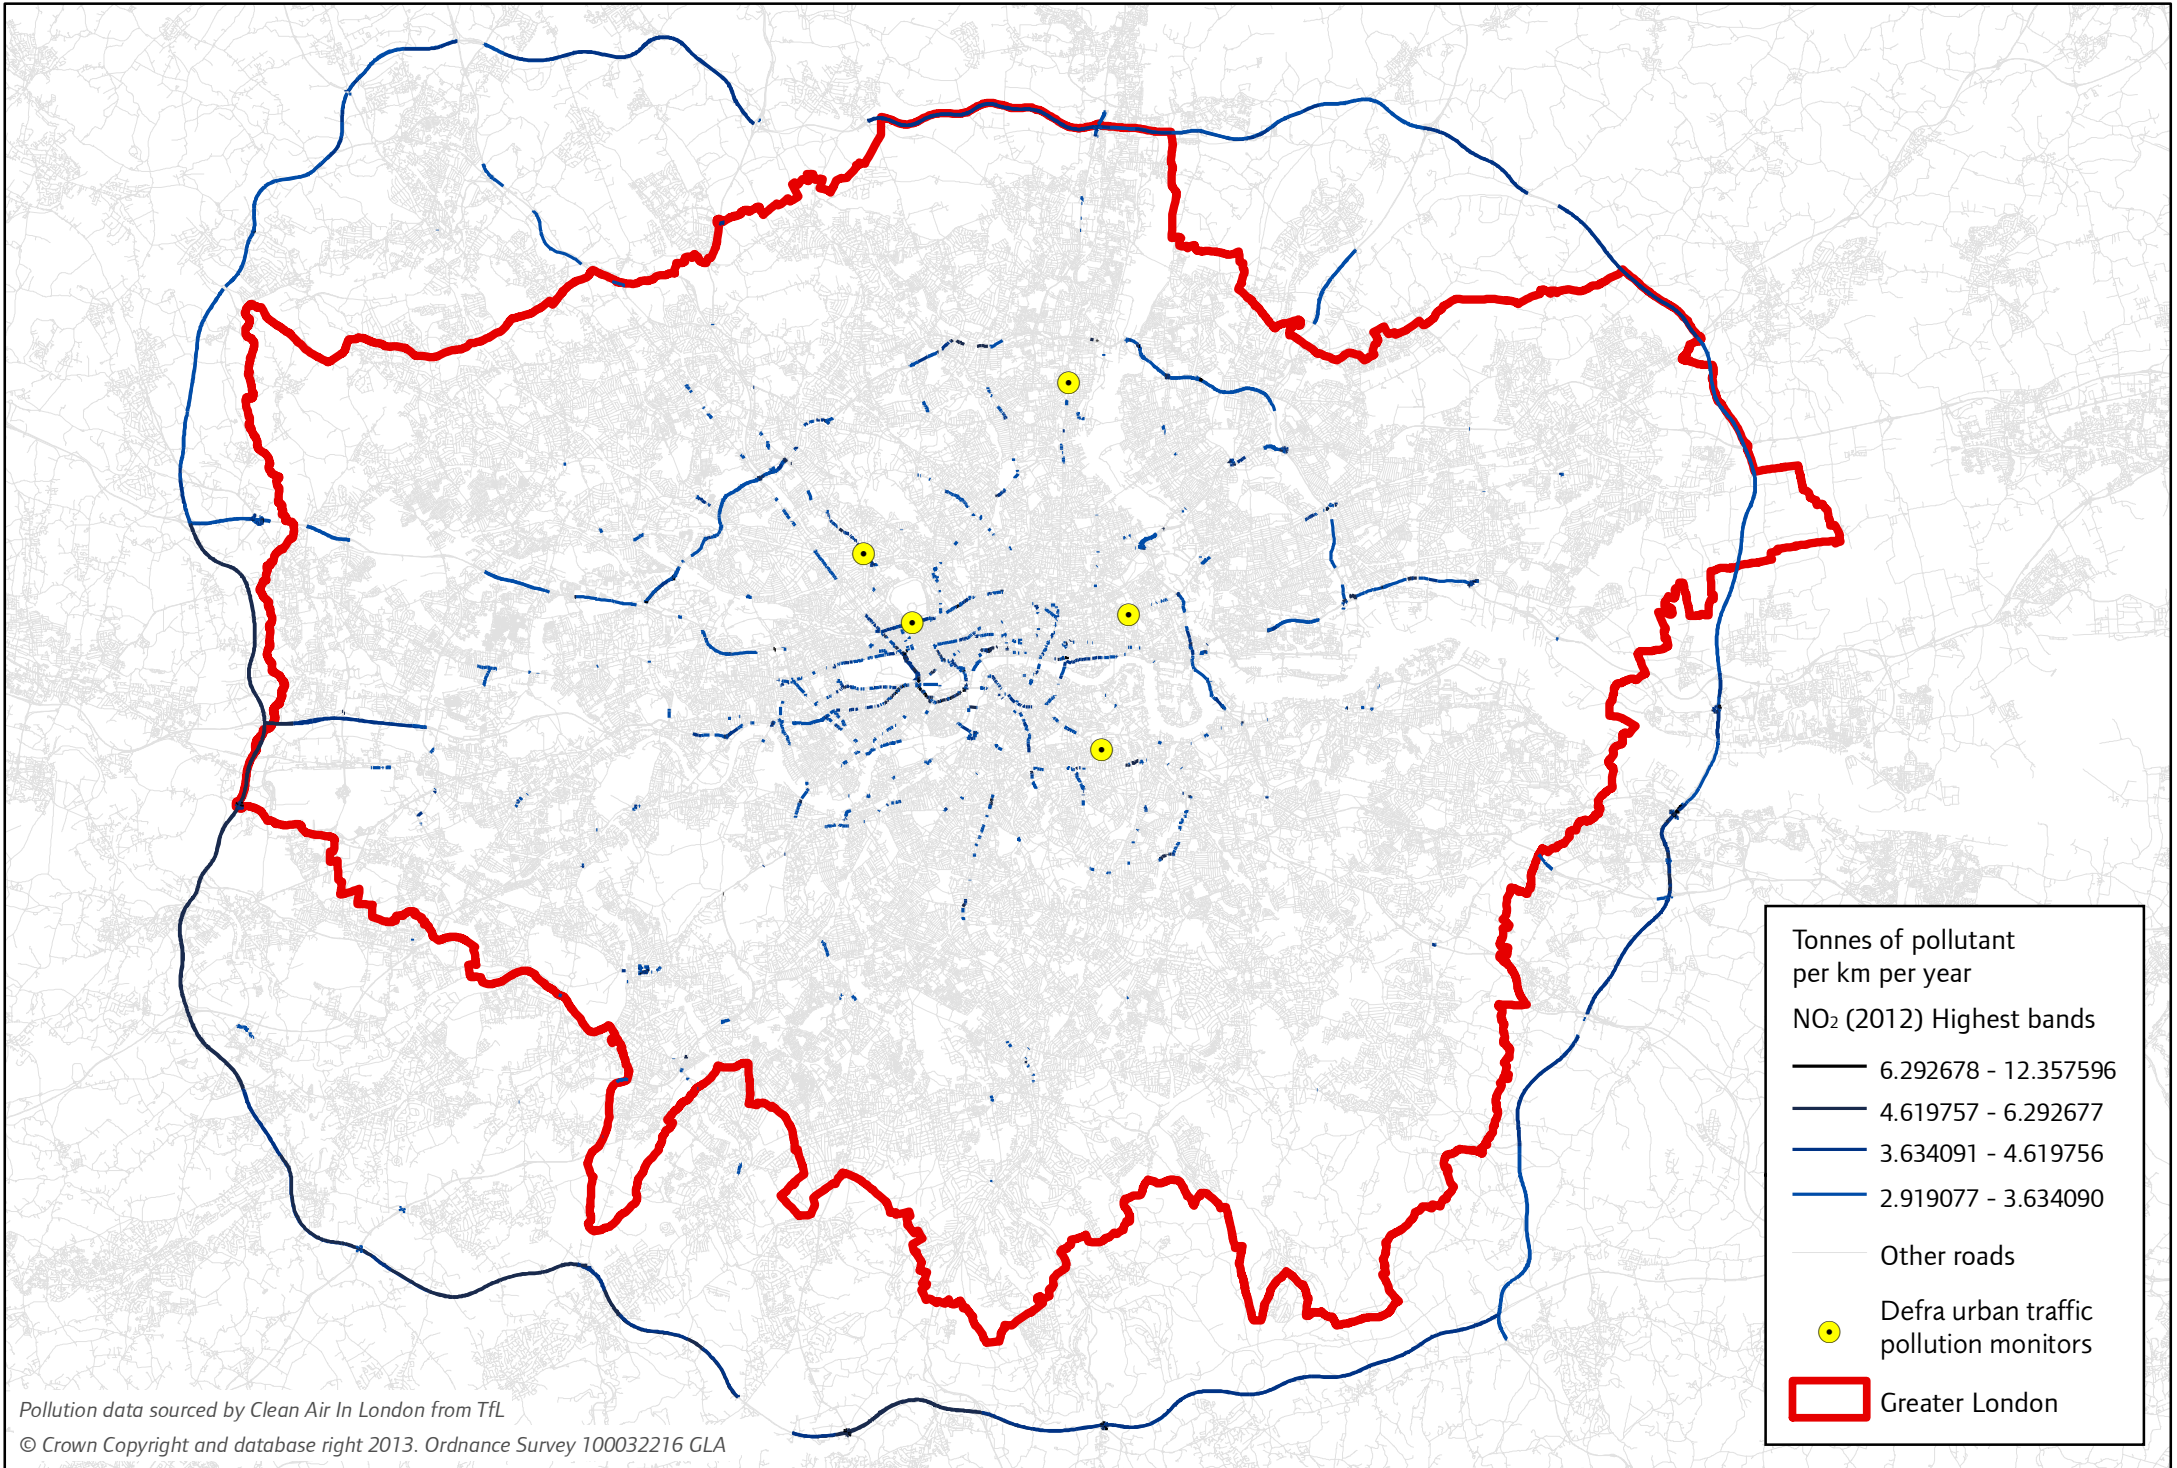

NO₂ emissions from vehicles on London's main roads A publication by Jenny Jones, Green Party Member of the London Assembly

Pollution data sourced by Clean Air In London from TfL

© Crown Copyright and database right 2013. Ordnance Survey 100032216 GLA