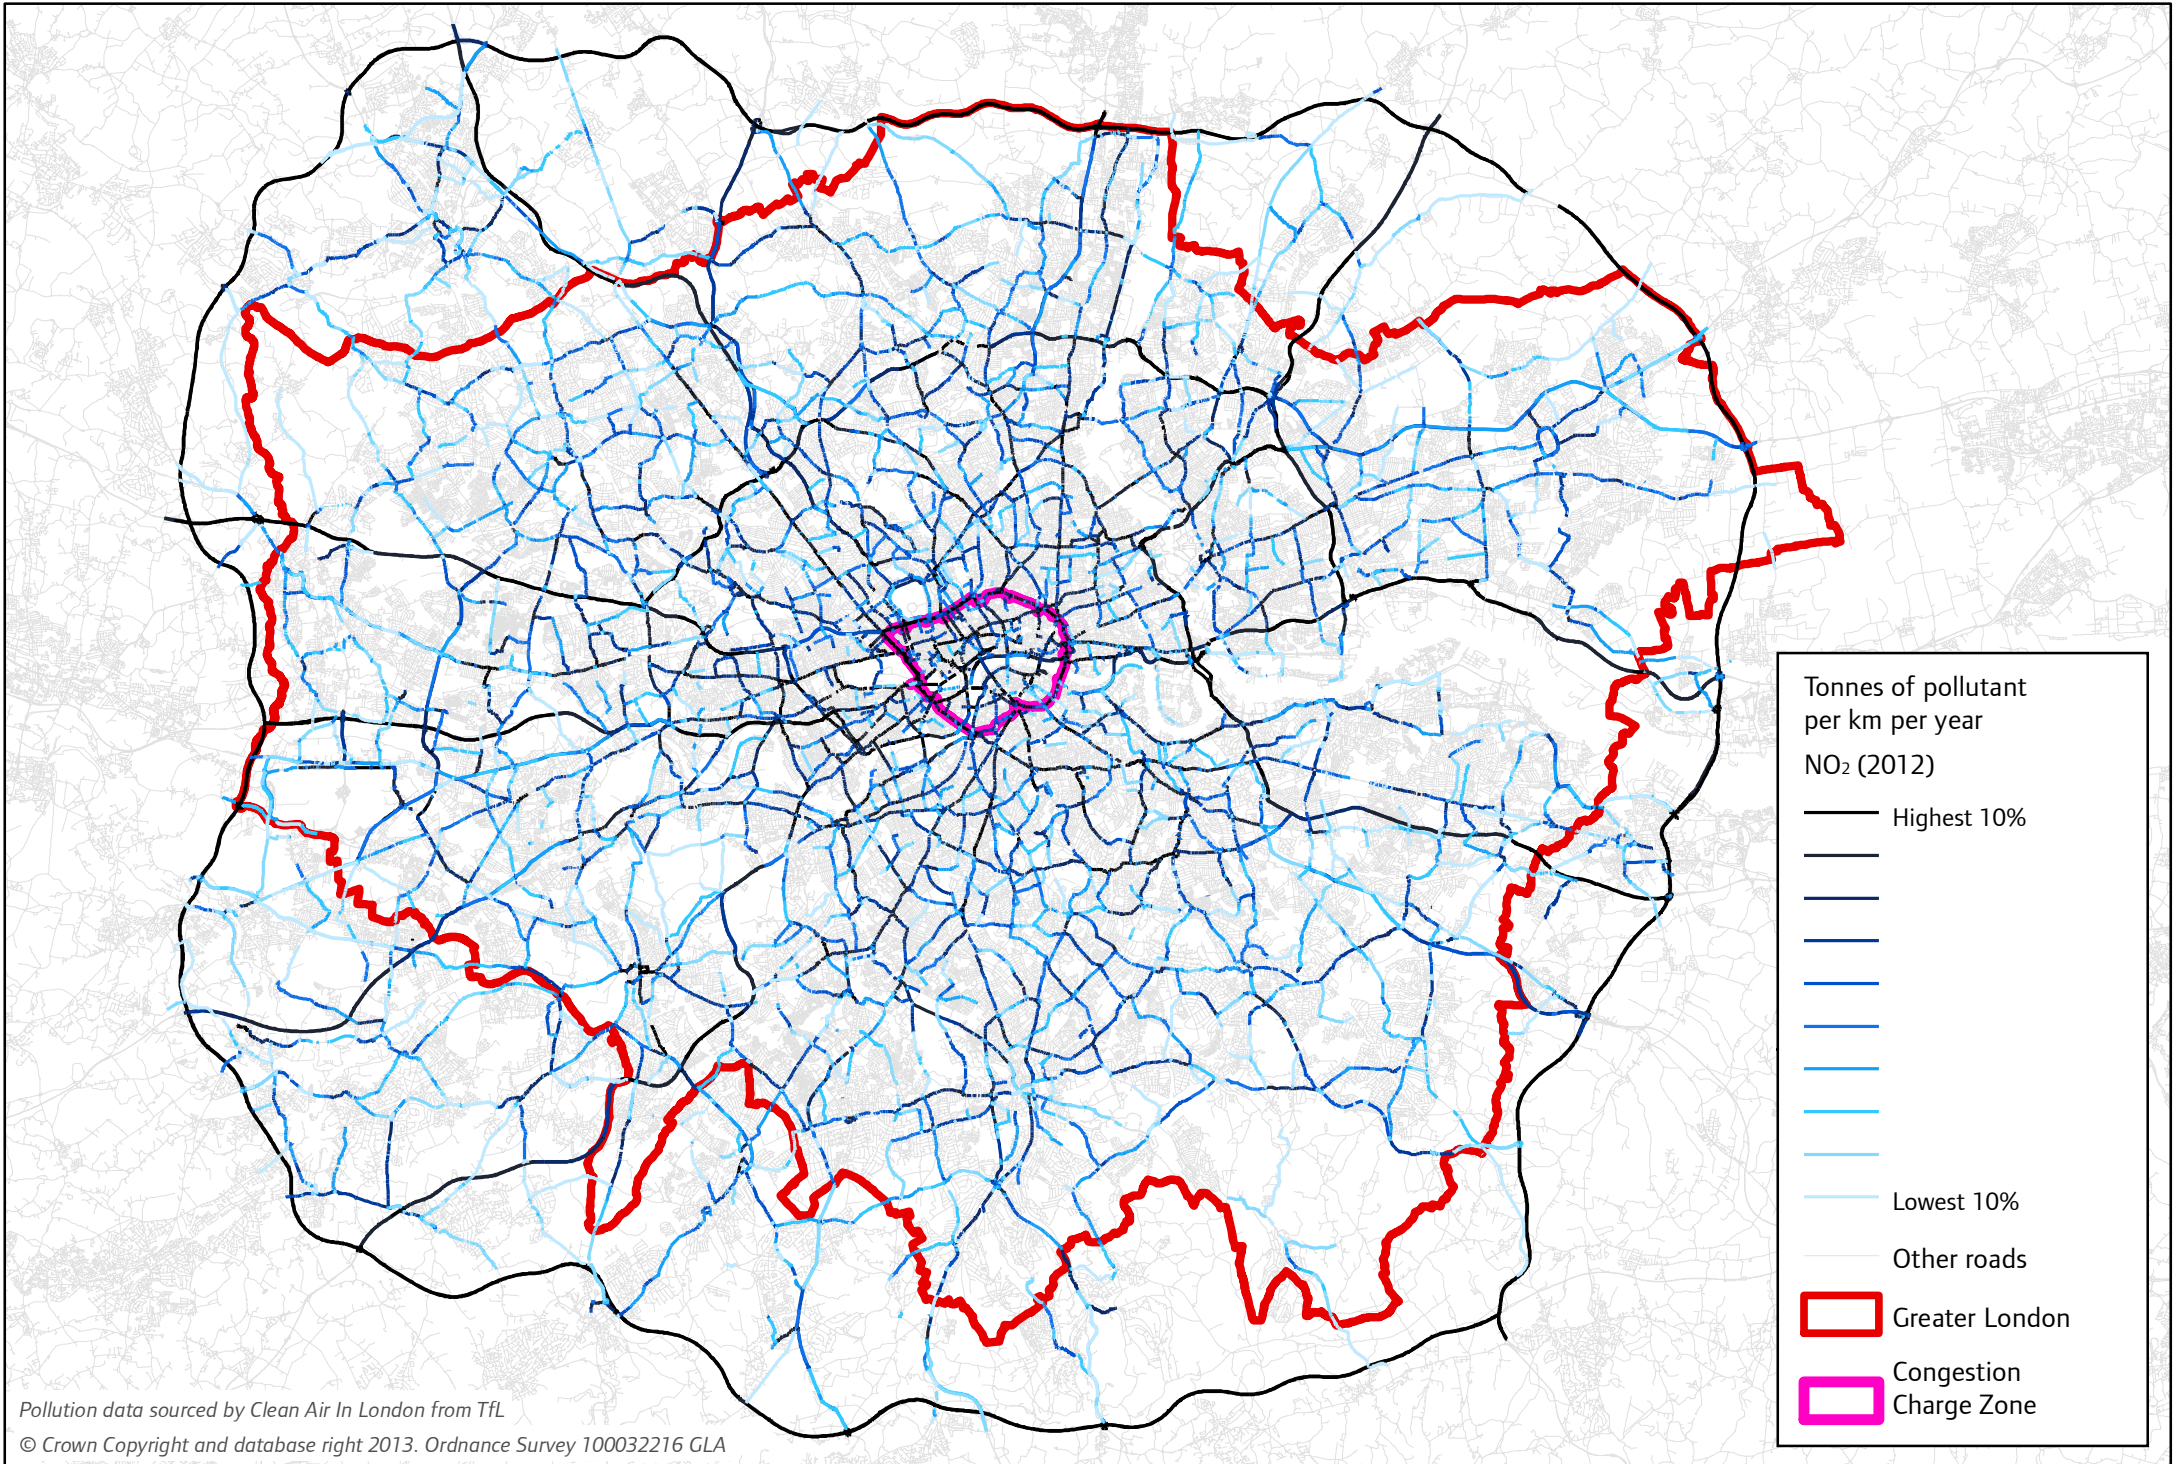

NO₂ emissions from vehicles on London's main roads A publication by Jenny Jones, Green Party Member of the London Assembly

Pollution data sourced by Clean Air In London from TfL
© Crown Copyright and database right 2013. Ordnance Survey 100032216 GLA