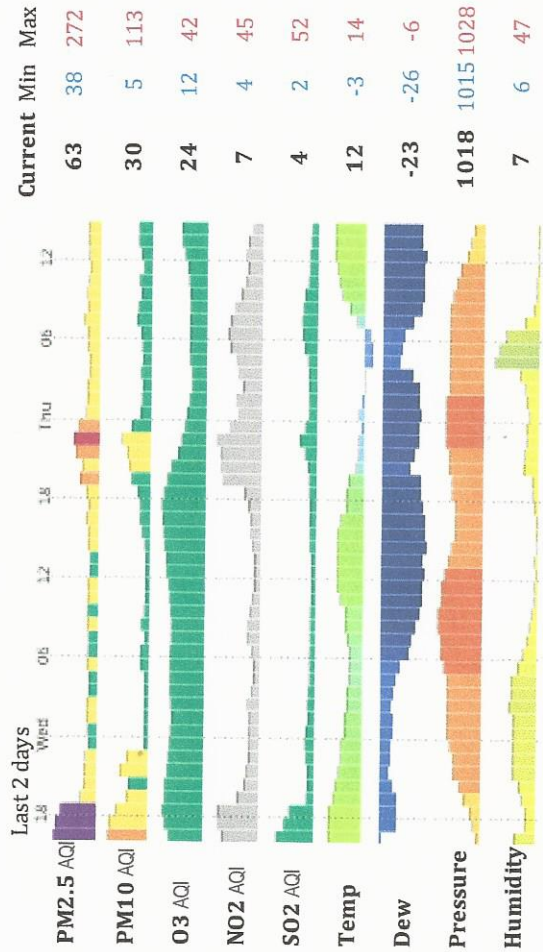

Language:

Like 4.9k

Tweet 120

8+1 297

1.3K

Thursday March 13, 2014 -- 08:18

Beijing Air Pollution: Real-time Air Quality Index (AQI)

BEIJING 北京	SHANGHAI 上海	GUANGZHOU 广州	CHENGDU 成都	HONGKONG 香港	NANJING 南京	SHENZHEN 深圳	MORE CITIES
---------------	----------------	-----------------	---------------	----------------	---------------	----------------	-------------

Beijing AQI: Beijing Real-time Air Quality Index (AQI).

Shanghai Air Quality.

Chengdu Air Quality.

Nanjing Air Quality.

63

Moderate

Updated on Thursday 15:00

Temp: 12°C (4° - 12°)