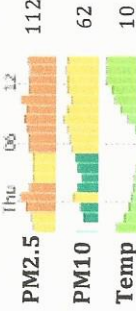

112

Unhealthy for Sensitive Groups

Updated on Thursday 15:00