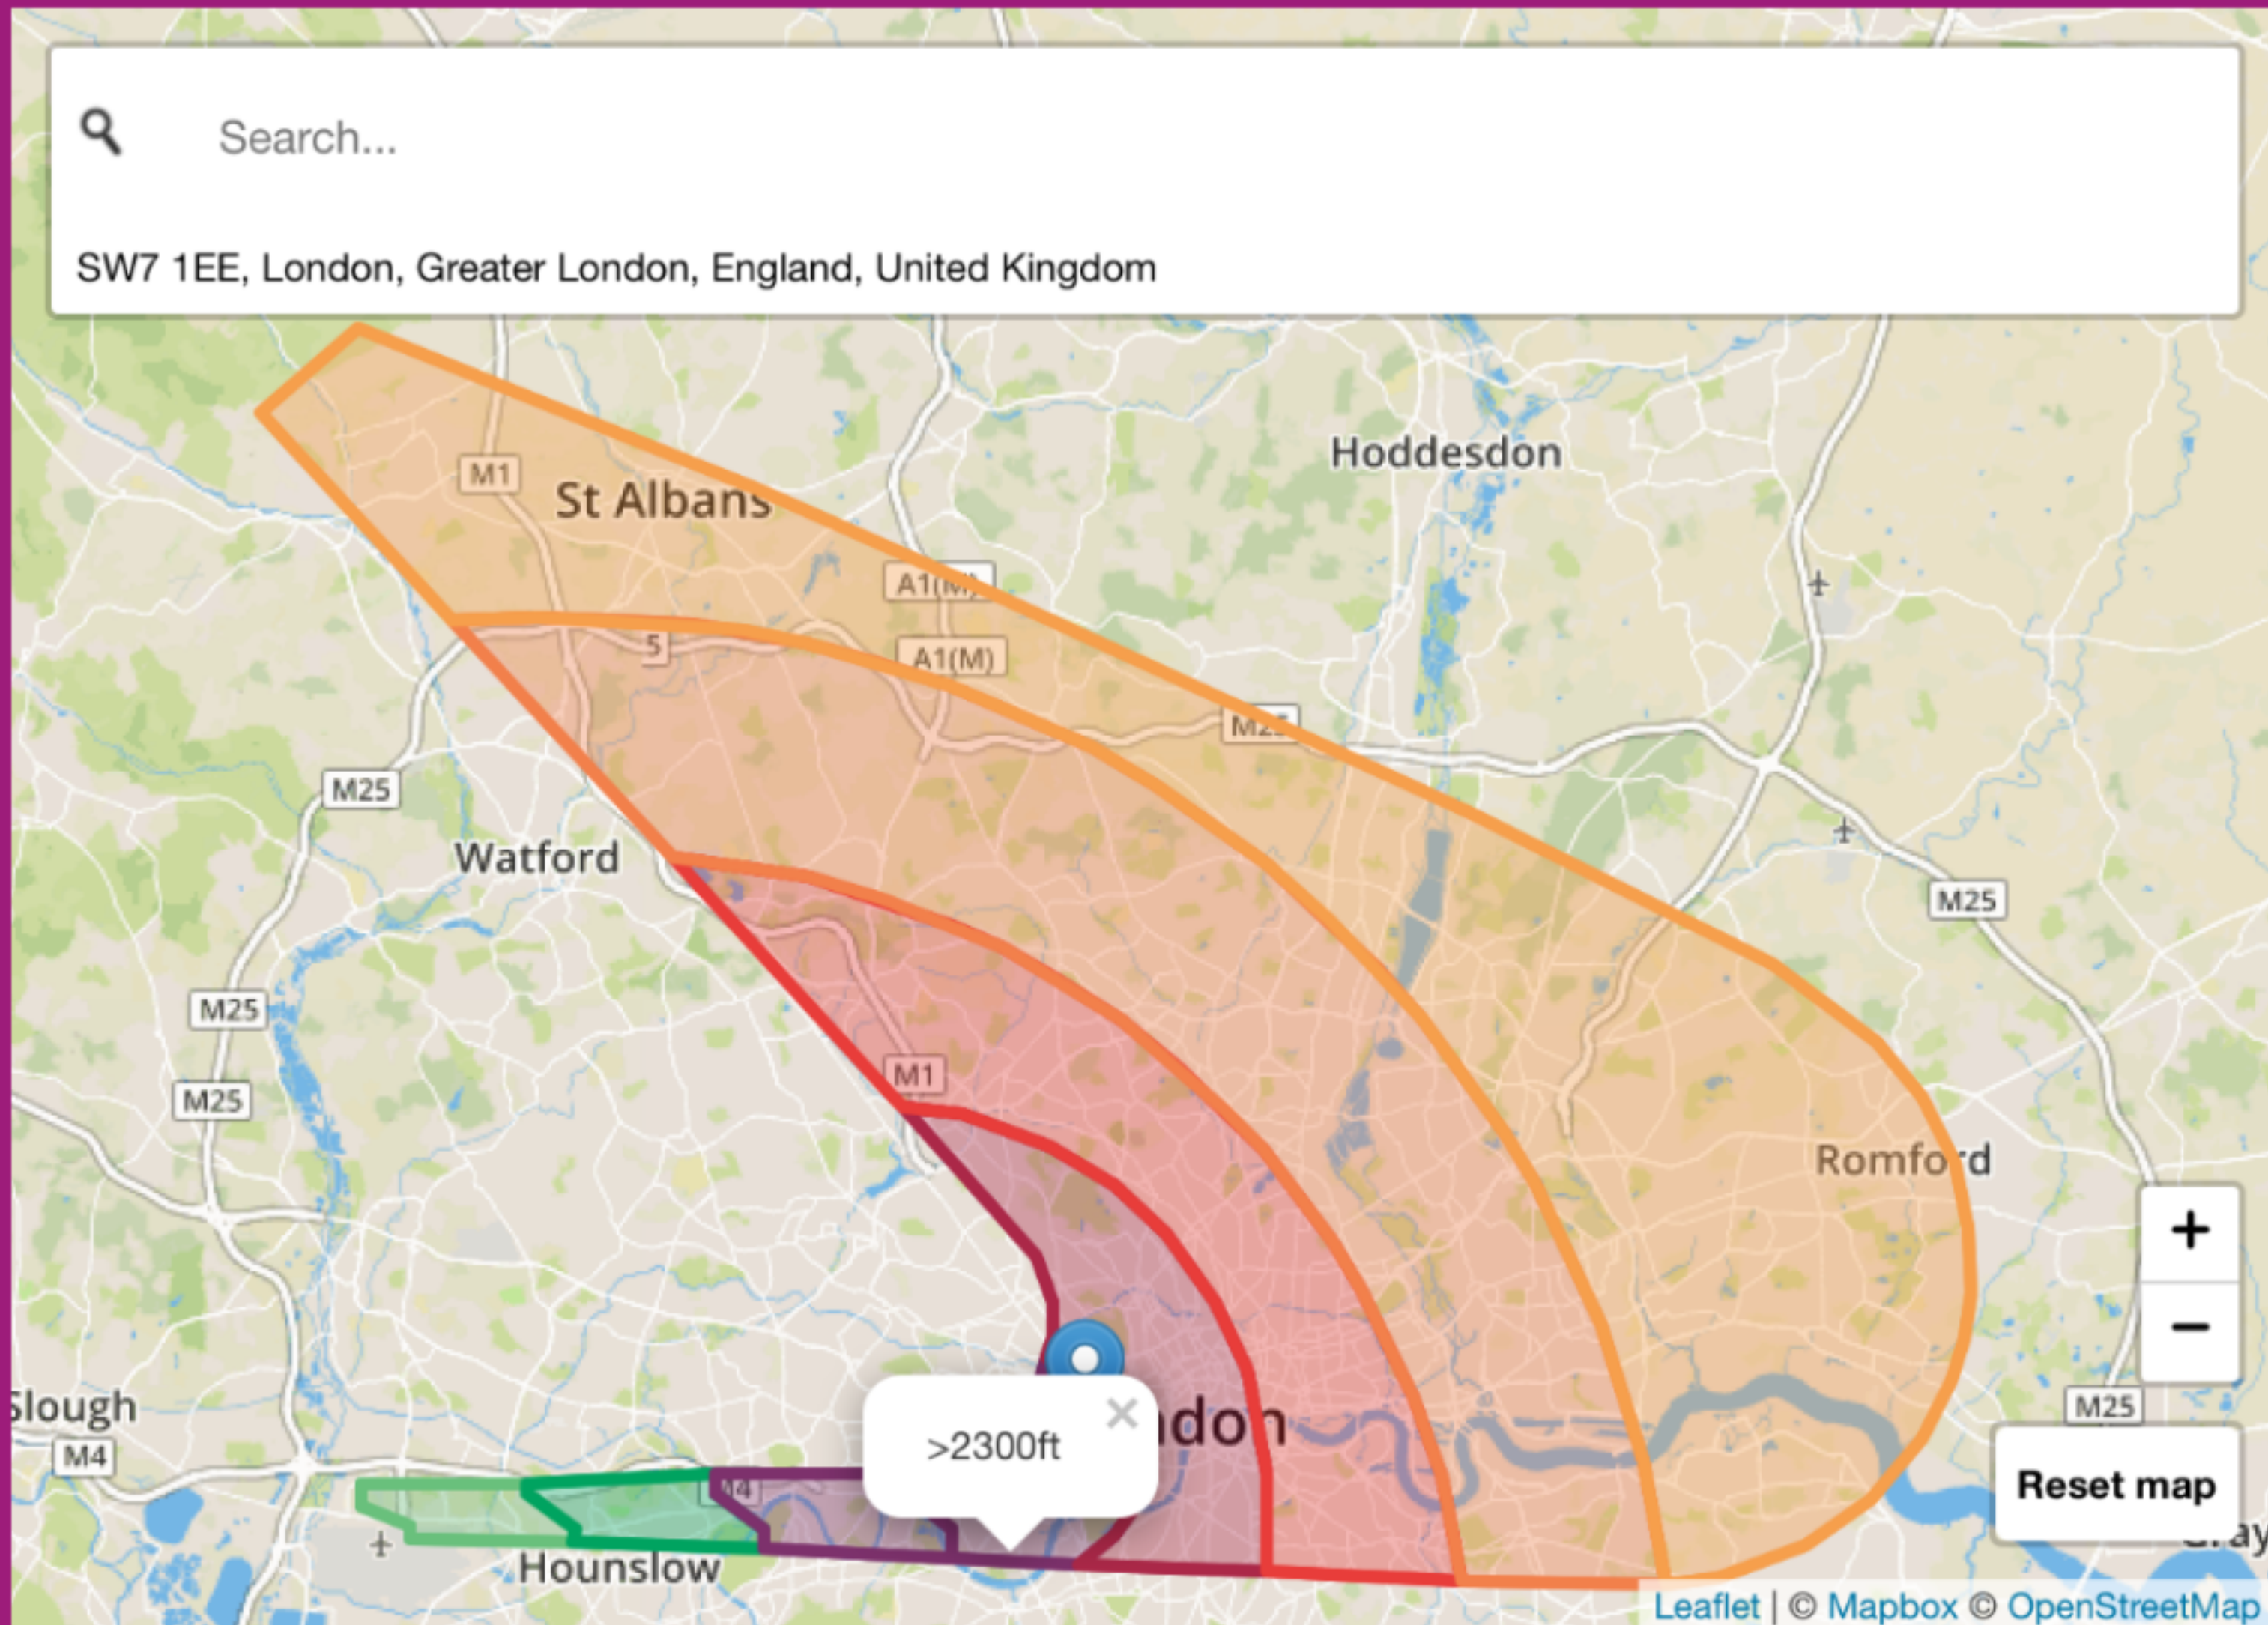

Below is a list of design envelope(s) that the postcode or area of interest you have searched for is situated within.

Please click on the individual coloured segments for an indication of aircraft heights in each location.

Select a design envelope below for more information on the number, height and noise of potential flights.

A = Expansion arrivals, D = Expansion departures, I = Two runway arrivals with IPA

- A1
- A2
- D2
- I1